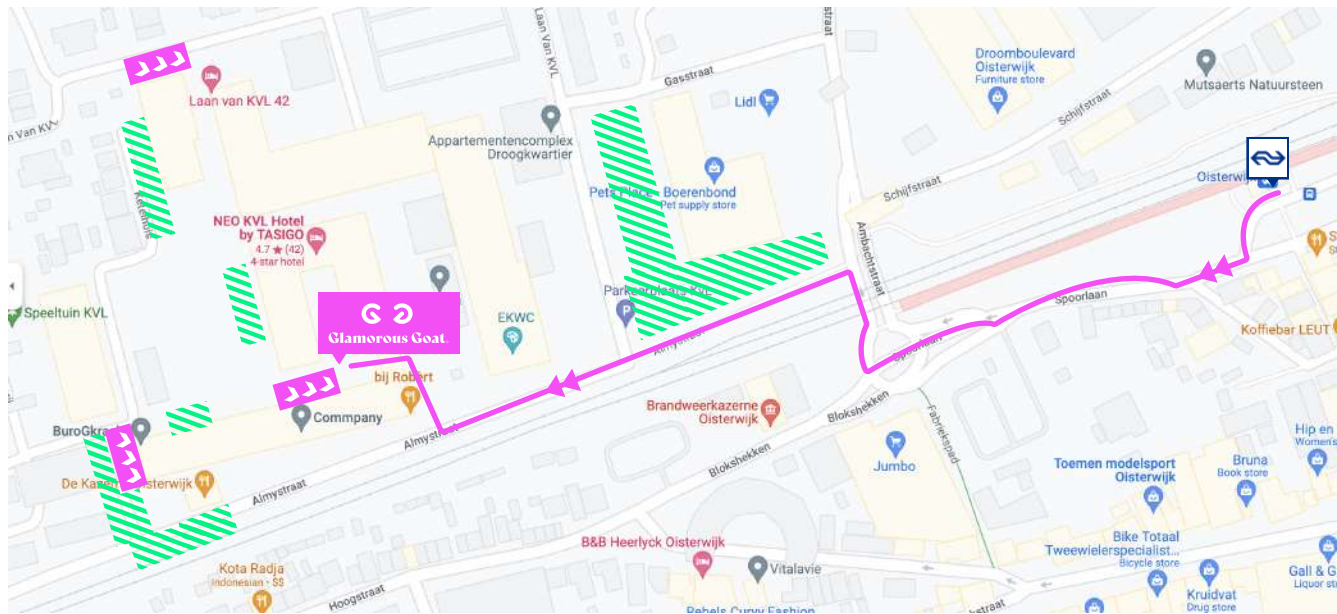

Our address

NeoKVL, Almystraat 12, 5061PA Oisterwijk, The Netherlands

 In this area you will find a **free parking spot**
 **Car charging** spots are marked with this sign

 Follow the arrows if you come **by train**, it is just 3 min walk from station Oisterwijk

1. NeoKVL hotel

Navigate to the NeoKVL hotel

2. Entrance

Enter through the sliding doors

3. Elevator

Take the elevator at the end of the atrium on the left and go to the **1st floor**