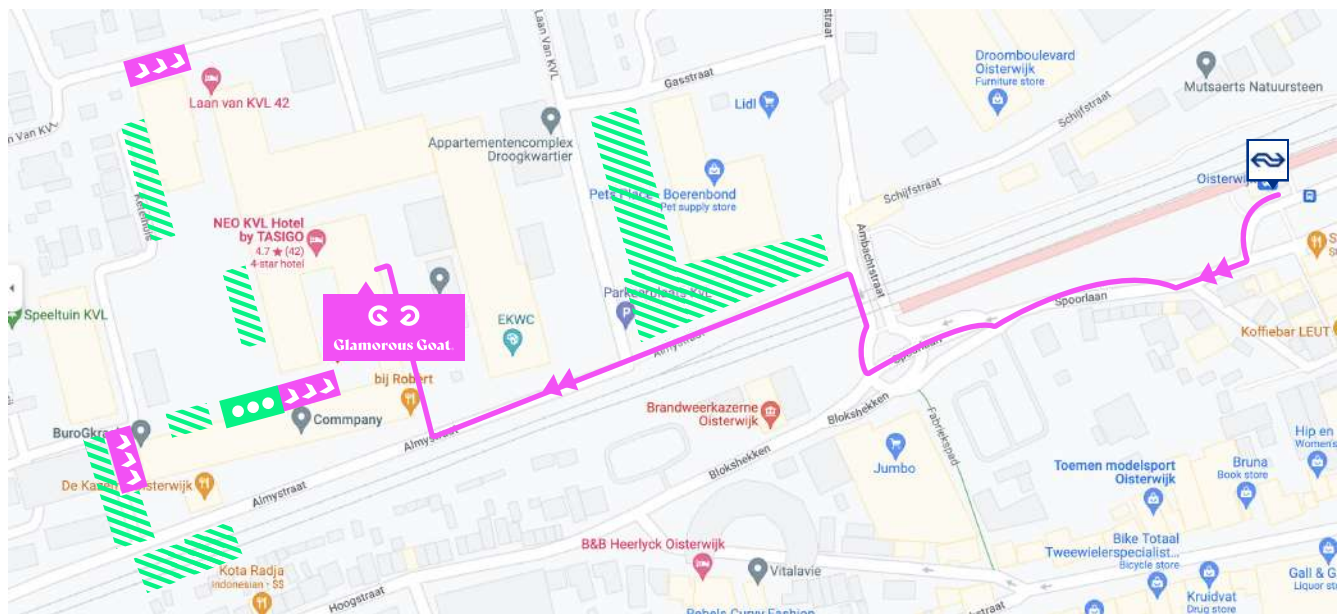

# 1. Our address

NeoKVL, Almystraat 12, 5061PA Oisterwijk, The Netherlands

←← Follow the arrows if you come **by train**, it is just 3 min walk from station Oisterwijk

🚗 **Car charging** spots are marked with this sign

🚲 This area will help you find a **free parking** spot

🟢 This area is for **bicycle charging** points